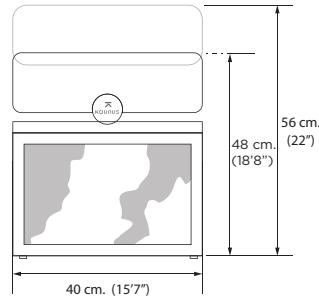

# DIMENSIONS

## PASTRANA / DIMENSIONS

Width: 60 cm. / 23'6" Total width: 68 cm. / 26'7"

Depth: 40 cm. / 15'7"

Height: 48 cm. / 18'8"

Max height: 56 cm. / 22"

Weight: 21,6 Kg. / 47,61 lb

## SERGEI / DIMENSIONS

Width: 60 cm. / 23'6" Total width: 68 cm. / 26'7"

Depth: 40 cm. / 15'7"

Height: 48 cm. / 18'8"

Max height: 56 cm. / 22"

Weight: 18,1 Kg. / 39,9 lb

## MARCEL / DIMENSIONS

Width: 60 cm. / 23'6" Total width: 68 cm. / 26'7"

Depth: 40 cm. / 15'7"

Height: 48 cm. / 18'8"

Max height: 56 cm. / 22"

Weight: 18,5 Kg. / 40,7 lb