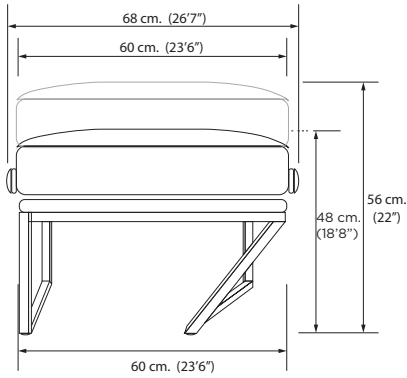

## LOLA / DIMENSIONS

Width: 60 cm. / 23'6" Total width: 68 cm. / 26'7"

Depth: 40 cm. / 15'7"

Height: 48 cm. / 18'8"

Max height: 56 cm. / 22"

Weight: 22 Kg. / 48,5 lb

## LUKA / DIMENSIONS

Width: 60 cm. / 23'6" Total width: 68 cm. / 26'7"

Depth: 40 cm. / 15'7"

Height: 48 cm. / 18'8"

Max height: 56 cm. / 22"

Weight: 18,3 Kg. / 40,3 lb

# DIMENSIONS

## SERGEI / DIMENSIONS

Width: 60 cm. / 23'6" Total width: 68 cm. / 26'7"

Depth: 40 cm. / 15'7"

Height: 48 cm. / 18'8"

Max height: 56 cm. / 22"

Weight: 18,1 Kg. / 39,9 lb