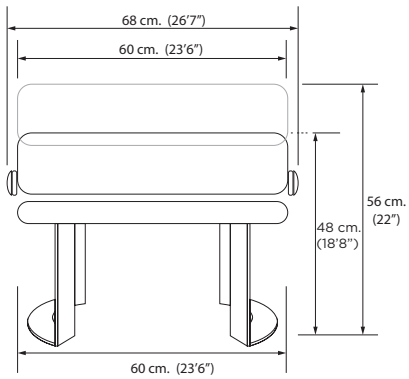

# DIMENSIONS

## PASTRANA / DIMENSIONS

Width: 60 cm. / 23'6" Total width: 68 cm. / 26'7"

Depth: 40 cm. / 15'7"

Height: 48 cm. / 18'8"

Max height: 56 cm. / 22"

Weight: 21,6 Kg. / 47,61 lb

## MITSUKO / DIMENSIONS

Width: 60 cm. / 23'6" Total width: 68 cm. / 26'7"

Depth: 40 cm. / 15'7"

Height: 48 cm. / 18'8"

Max height: 56 cm. / 22"

Weight: 22,3 Kg. / 49,1 lb

## LOLA / DIMENSIONS

Width: 60 cm. / 23'6" Total width: 68 cm. / 26'7"

Depth: 40 cm. / 15'7"

Height: 48 cm. / 18'8"

Max height: 56 cm. / 22"

Weight: 22 Kg. / 48,5 lb