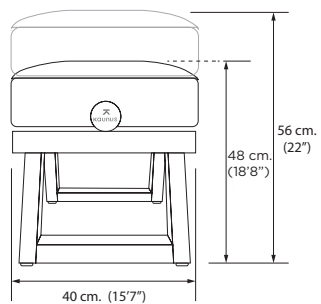

## MALENA / DIMENSIONS

Width: 60 cm. / 23'6" Total width: 68 cm. / 26'7"

Depth: 40 cm. / 15'7"

Height: 48 cm. / 18'8"

Max height: 56 cm. / 22"

Weight: 18,5 Kg. / 40,7 lb

## HELENE / DIMENSIONS

Width: 60 cm. / 23'6" Total width: 68 cm. / 26'7"

Depth: 40 cm. / 15'7"

Height: 48 cm. / 18'8"

Max height: 56 cm. / 22"

Weight: 16,5 Kg. / 36,4 lb

## ARTHUR / DIMENSIONS

Width: 60 cm. / 23'6" Total width: 68 cm. / 26'7"

Depth: 40 cm. / 15'7"

Height: 48 cm. / 18'8"

Max height: 56 cm. / 22"

Weight: 21,6 Kg. / 47,61 lb

# DIMENSIONS