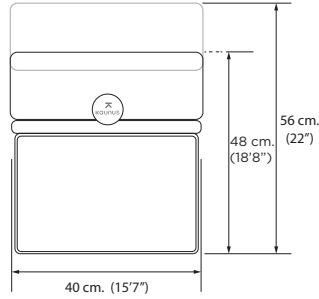

## HELENE / DIMENSIONS

Width: 60 cm. / 23'6" Total width: 68 cm. / 26'7"

Depth: 40 cm. / 15'7"

Height: 48 cm. / 18'8"

Max height: 56 cm. / 22"

Weight: 16,5 Kg. / 36,4 lb

## ARTHUR / DIMENSIONS

Width: 60 cm. / 23'6" Total width: 68 cm. / 26'7"

Depth: 40 cm. / 15'7"

Height: 48 cm. / 18'8"

Max height: 56 cm. / 22"

Weight: 21,6 Kg. / 47,61 lb

# DIMENSIONS

## MARCEL / DIMENSIONS

Width: 60 cm. / 23'6" Total width: 68 cm. / 26'7"

Depth: 40 cm. / 15'7"

Height: 48 cm. / 18'8"

Max height: 56 cm. / 22"

Weight: 18,5 Kg. / 40,7 lb