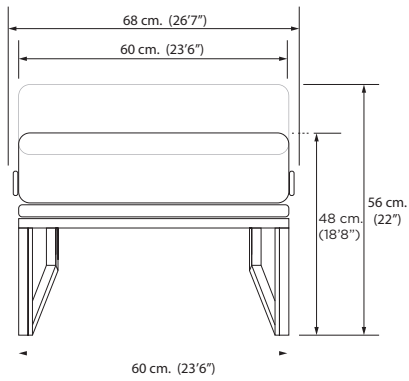

## ARTHUR / DIMENSIONS

Width: 60 cm. / 23'6" Total width: 68 cm. / 26'7"

Depth: 40 cm. / 15'7"

Height: 48 cm. / 18'8"

Max height: 56 cm. / 22"

Weight: 21,6 Kg. / 47,61 lb

# DIMENSIONS

## GABRIELA / DIMENSIONS

Width: 60 cm. / 23'6" Total width: 68 cm. / 26'7"

Depth: 40 cm. / 15'7"

Height: 48 cm. / 18'8"

Max height: 56 cm. / 22"

Weight: 22 Kg. / 48,5 lb

## MARCEL / DIMENSIONS

Width: 60 cm. / 23'6" Total width: 68 cm. / 26'7"

Depth: 40 cm. / 15'7"

Height: 48 cm. / 18'8"

Max height: 56 cm. / 22"

Weight: 18,5 Kg. / 40,7 lb