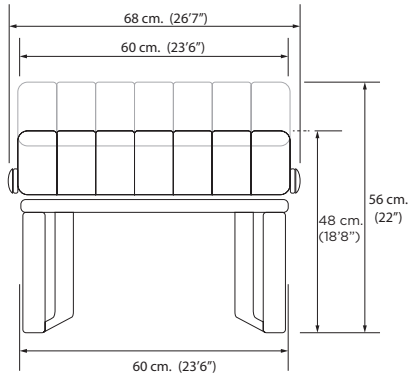

## HELENE / DIMENSIONS

Width: 60 cm. / 23'6" Total width: 68 cm. / 26'7"

Depth: 40 cm. / 15'7"

Height: 48 cm. / 18'8"

Max height: 56 cm. / 22"

Weight: 16,5 Kg. / 36,4 lb

## ARTHUR / DIMENSIONS

Width: 60 cm. / 23'6" Total width: 68 cm. / 26'7"

Depth: 40 cm. / 15'7"

Height: 48 cm. / 18'8"

Max height: 56 cm. / 22"

Weight: 21,6 Kg. / 47,61 lb

# DIMENSIONS

## MARCEL / DIMENSIONS

Width: 60 cm. / 23'6" Total width: 68 cm. / 26'7"

Depth: 40 cm. / 15'7"

Height: 48 cm. / 18'8"

Max height: 56 cm. / 22"

Weight: 18,5 Kg. / 40,7 lb