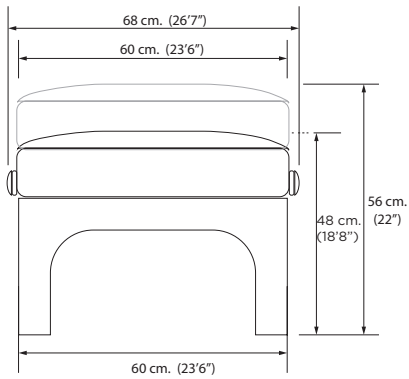

# DIMENSIONS

## PASTRANA / DIMENSIONS

Width: 60 cm. / 23'6" Total width: 68 cm. / 26'7"

Depth: 40 cm. / 15'7"

Height: 48 cm. / 18'8"

Max height: 56 cm. / 22"

Weight: 21,6 Kg. / 47,61 lb

## MITSUKO / DIMENSIONS

Width: 60 cm. / 23'6" Total width: 68 cm. / 26'7"

Depth: 40 cm. / 15'7"

Height: 48 cm. / 18'8"

Max height: 56 cm. / 22"

Weight: 22,3 Kg. / 49,1 lb

## LOLA / DIMENSIONS

Width: 60 cm. / 23'6" Total width: 68 cm. / 26'7"

Depth: 40 cm. / 15'7"

Height: 48 cm. / 18'8"

Max height: 56 cm. / 22"

Weight: 22 Kg. / 48,5 lb