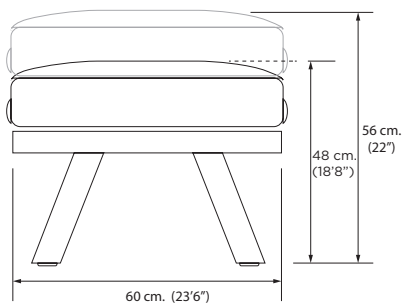

## MALENA / DIMENSIONS

Width: 60 cm. / 23'6" Total width: 68 cm. / 26'7"

Depth: 40 cm. / 15'7"

Height: 48 cm. / 18'8"

Max height: 56 cm. / 22"

Weight: 18,5 Kg. / 40,7 lb

## HELENE / DIMENSIONS

Width: 60 cm. / 23'6" Total width: 68 cm. / 26'7"

Depth: 40 cm. / 15'7"

Height: 48 cm. / 18'8"

Max height: 56 cm. / 22"

Weight: 16,5 Kg. / 36,4 lb

## ARTHUR / DIMENSIONS

Width: 60 cm. / 23'6" Total width: 68 cm. / 26'7"

Depth: 40 cm. / 15'7"

Height: 48 cm. / 18'8"

Max height: 56 cm. / 22"

Weight: 21,6 Kg. / 47,61 lb

# DIMENSIONS