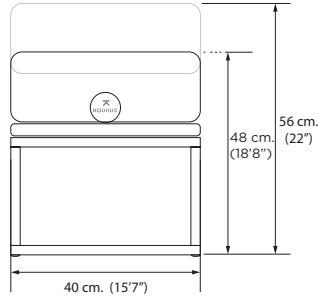

## ARTHUR / DIMENSIONS

Width: 60 cm. / 23'6" Total width: 68 cm. / 26'7"

Depth: 40 cm. / 15'7"

Height: 48 cm. / 18'8"

Max height: 56 cm. / 22"

Weight: 21,6 Kg. / 47,61 lb

# DIMENSIONS

## GABRIELA / DIMENSIONS

Width: 60 cm. / 23'6" Total width: 68 cm. / 26'7"

Depth: 40 cm. / 15'7"

Height: 48 cm. / 18'8"

Max height: 56 cm. / 22"

Weight: 22 Kg. / 48,5 lb

## MARCEL / DIMENSIONS

Width: 60 cm. / 23'6" Total width: 68 cm. / 26'7"

Depth: 40 cm. / 15'7"

Height: 48 cm. / 18'8"

Max height: 56 cm. / 22"

Weight: 18,5 Kg. / 40,7 lb