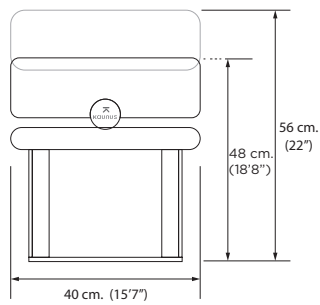

# DIMENSIONS

## PASTRANA / DIMENSIONS

Width: 60 cm. / 23'6" Total width: 68 cm. / 26'7"

Depth: 40 cm. / 15'7"

Height: 48 cm. / 18'8"

Max height: 56 cm. / 22"

Weight: 21,6 Kg. / 47,61 lb

## MITSUKO / DIMENSIONS

Width: 60 cm. / 23'6" Total width: 68 cm. / 26'7"

Depth: 40 cm. / 15'7"

Height: 48 cm. / 18'8"

Max height: 56 cm. / 22"

Weight: 22,3 Kg. / 49,1 lb

## LOLA / DIMENSIONS

Width: 60 cm. / 23'6" Total width: 68 cm. / 26'7"

Depth: 40 cm. / 15'7"

Height: 48 cm. / 18'8"

Max height: 56 cm. / 22"

Weight: 22 Kg. / 48,5 lb