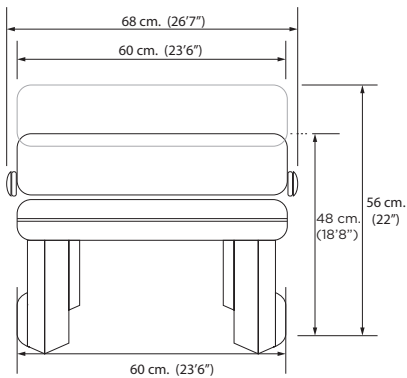

# DIMENSIONS

## SERGEI / DIMENSIONS

Width: 60 cm. / 23'6" Total width: 68 cm. / 26'7"

Depth: 40 cm. / 15'7"

Height: 48 cm. / 18'8"

Max height: 56 cm. / 22"

Weight: 18,1 Kg. / 39,9 lb

## MALENA / DIMENSIONS

Width: 60 cm. / 23'6" Total width: 68 cm. / 26'7"

Depth: 40 cm. / 15'7"

Height: 48 cm. / 18'8"

Max height: 56 cm. / 22"

Weight: 18,5 Kg. / 40,7 lb

## HELENE / DIMENSIONS

Width: 60 cm. / 23'6" Total width: 68 cm. / 26'7"

Depth: 40 cm. / 15'7"

Height: 48 cm. / 18'8"

Max height: 56 cm. / 22"

Weight: 16,5 Kg. / 36,4 lb