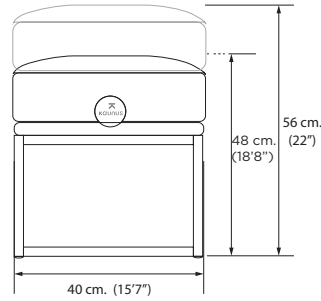

## PASTRANA / DIMENSIONS

Width: 60 cm. / 23'6" Total width: 68 cm. / 26'7"

Depth: 40 cm. / 15'7"

Height: 48 cm. / 18'8"

Max height: 56 cm. / 22"

Weight: 21,6 Kg. / 47,61 lb

## LOLA / DIMENSIONS

Width: 60 cm. / 23'6" Total width: 68 cm. / 26'7"

Depth: 40 cm. / 15'7"

Height: 48 cm. / 18'8"

Max height: 56 cm. / 22"

Weight: 22 Kg. / 48,5 lb

## LUKA / DIMENSIONS

Width: 60 cm. / 23'6" Total width: 68 cm. / 26'7"

Depth: 40 cm. / 15'7"

Height: 48 cm. / 18'8"

Max height: 56 cm. / 22"

Weight: 18,3 Kg. / 40,3 lb

# DIMENSIONS