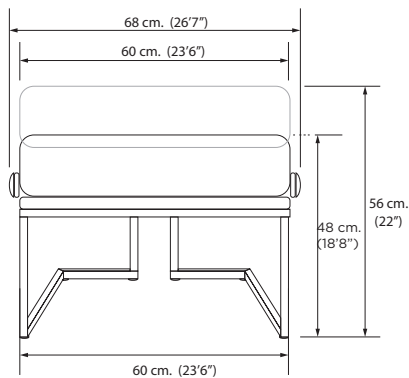

## PASTRANA / DIMENSIONS

Width: 60 cm. / 23'6" Total width: 68 cm. / 26'7"

Depth: 40 cm. / 15'7"

Height: 48 cm. / 18'8"

Max height: 56 cm. / 22"

Weight: 21,6 Kg. / 47,61 lb

## LOLA / DIMENSIONS

Width: 60 cm. / 23'6" Total width: 68 cm. / 26'7"

Depth: 40 cm. / 15'7"

Height: 48 cm. / 18'8"

Max height: 56 cm. / 22"

Weight: 22 Kg. / 48,5 lb

## LUKA / DIMENSIONS

Width: 60 cm. / 23'6" Total width: 68 cm. / 26'7"

Depth: 40 cm. / 15'7"

Height: 48 cm. / 18'8"

Max height: 56 cm. / 22"

Weight: 18,3 Kg. / 40,3 lb

# DIMENSIONS