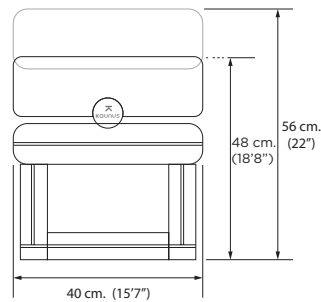

# DIMENSIONS

## SERGEI / DIMENSIONS

Width: 60 cm. / 23'6" Total width: 68 cm. / 26'7"

Depth: 40 cm. / 15'7"

Height: 48 cm. / 18'8"

Max height: 56 cm. / 22"

Weight: 18,1 Kg. / 39,9 lb

## MALENA / DIMENSIONS

Width: 60 cm. / 23'6" Total width: 68 cm. / 26'7"

Depth: 40 cm. / 15'7"

Height: 48 cm. / 18'8"

Max height: 56 cm. / 22"

Weight: 18,5 Kg. / 40,7 lb

## HELENE / DIMENSIONS

Width: 60 cm. / 23'6" Total width: 68 cm. / 26'7"

Depth: 40 cm. / 15'7"

Height: 48 cm. / 18'8"

Max height: 56 cm. / 22"

Weight: 16,5 Kg. / 36,4 lb