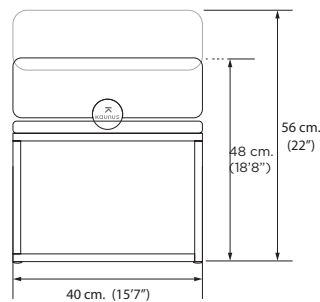

## PASTRANA / DIMENSIONS

Width: 60 cm. / 23'6" Total width: 68 cm. / 26'7"

Depth: 40 cm. / 15'7"

Height: 48 cm. / 18'8"

Max height: 56 cm. / 22"

Weight: 21,6 Kg. / 47,61 lb

## LOLA / DIMENSIONS

Width: 60 cm. / 23'6" Total width: 68 cm. / 26'7"

Depth: 40 cm. / 15'7"

Height: 48 cm. / 18'8"

Max height: 56 cm. / 22"

Weight: 22 Kg. / 48,5 lb

## LUKA / DIMENSIONS

Width: 60 cm. / 23'6" Total width: 68 cm. / 26'7"

Depth: 40 cm. / 15'7"

Height: 48 cm. / 18'8"

Max height: 56 cm. / 22"

Weight: 18,3 Kg. / 40,3 lb

# DIMENSIONS