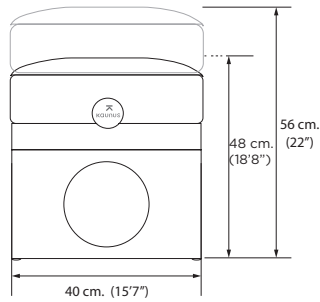

# DIMENSIONS

## PASTRANA / DIMENSIONS

Width: 60 cm. / 23'6" Total width: 68 cm. / 26'7"

Depth: 40 cm. / 15'7"

Height: 48 cm. / 18'8"

Max height: 56 cm. / 22"

Weight: 21,6 Kg. / 47,61 lb

## MITSUKO / DIMENSIONS

Width: 60 cm. / 23'6" Total width: 68 cm. / 26'7"

Depth: 40 cm. / 15'7"

Height: 48 cm. / 18'8"

Max height: 56 cm. / 22"

Weight: 22,3 Kg. / 49,1 lb

## LOLA / DIMENSIONS

Width: 60 cm. / 23'6" Total width: 68 cm. / 26'7"

Depth: 40 cm. / 15'7"

Height: 48 cm. / 18'8"

Max height: 56 cm. / 22"

Weight: 22 Kg. / 48,5 lb