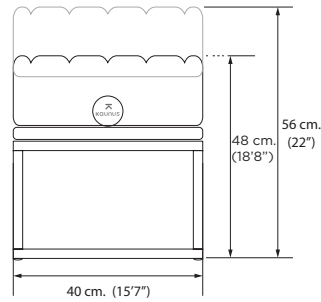

## LUKA / DIMENSIONS

Width: 60 cm. / 23'6" Total width: 68 cm. / 26'7"

Depth: 40 cm. / 15'7"

Height: 48 cm. / 18'8"

Max height: 56 cm. / 22"

Weight: 18,3 Kg. / 40,3 lb

# DIMENSIONS

## SERGEI / DIMENSIONS

Width: 60 cm. / 23'6" Total width: 68 cm. / 26'7"

Depth: 40 cm. / 15'7"

Height: 48 cm. / 18'8"

Max height: 56 cm. / 22"

Weight: 18,1 Kg. / 39,9 lb

## MALENA / DIMENSIONS

Width: 60 cm. / 23'6" Total width: 68 cm. / 26'7"

Depth: 40 cm. / 15'7"

Height: 48 cm. / 18'8"

Max height: 56 cm. / 22"

Weight: 18,5 Kg. / 40,7 lb