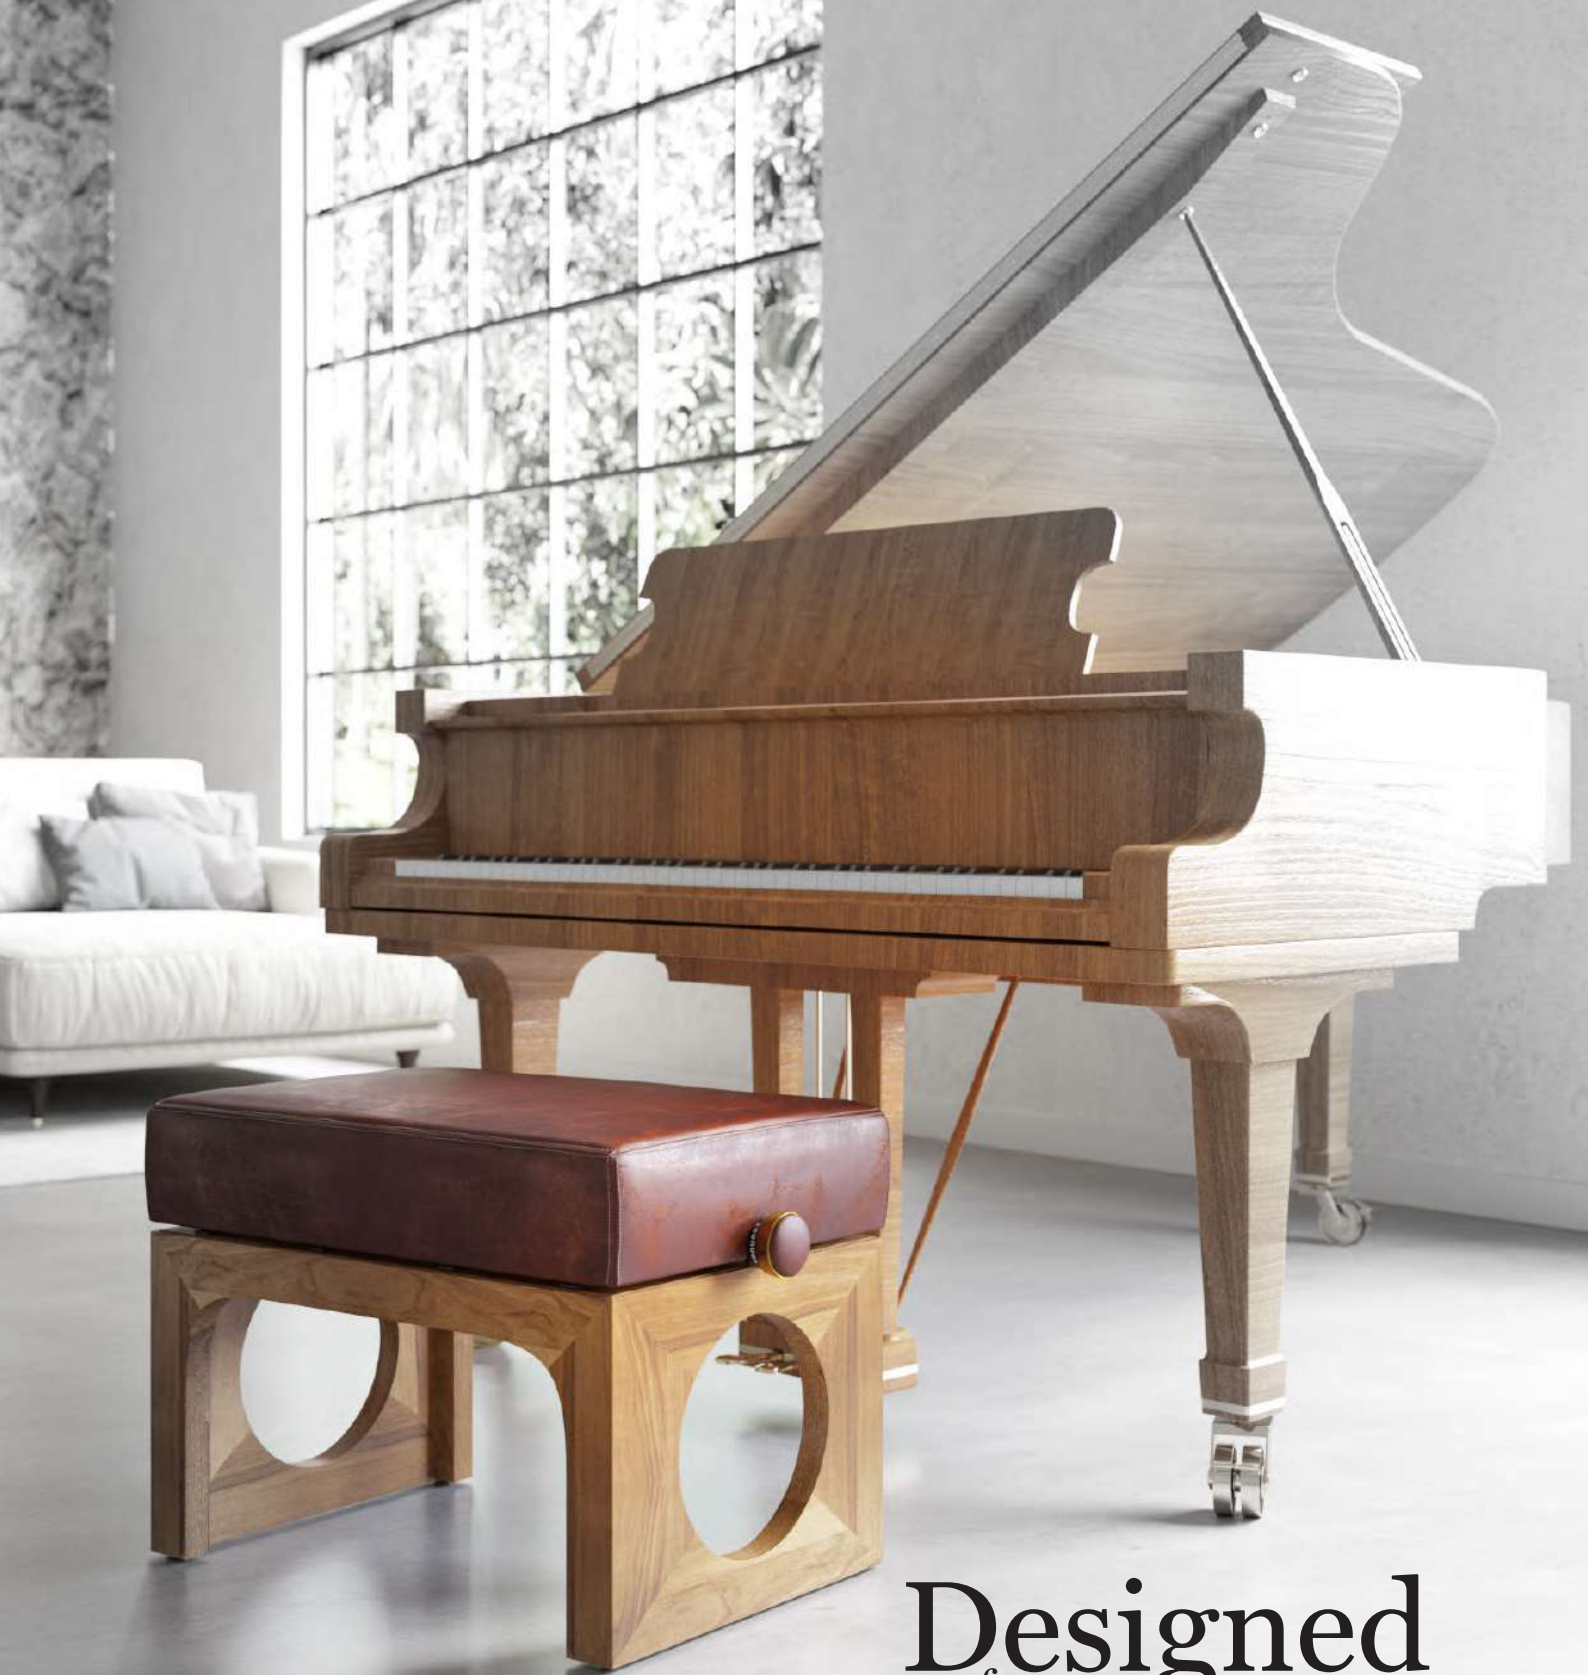

Kaunus

Designed
for
music EN