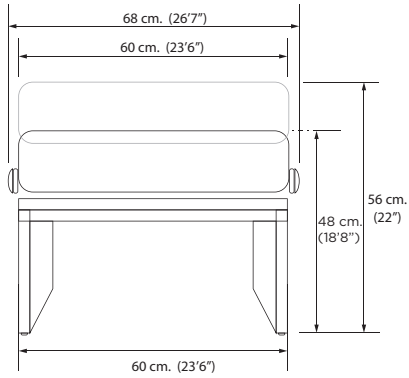

# DIMENSIONS

## PASTRANA / DIMENSIONS

Width: 60 cm. / 23'6" Total width: 68 cm. / 26'7"

Depth: 40 cm. / 15'7"

Height: 48 cm. / 18'8"

Max height: 56 cm. / 22"

Weight: 21,6 Kg. / 47,61 lb

## SERGEI / DIMENSIONS

Width: 60 cm. / 23'6" Total width: 68 cm. / 26'7"

Depth: 40 cm. / 15'7"

Height: 48 cm. / 18'8"

Max height: 56 cm. / 22"

Weight: 18,1 Kg. / 39,9 lb

## MARCEL / DIMENSIONS

Width: 60 cm. / 23'6" Total width: 68 cm. / 26'7"

Depth: 40 cm. / 15'7"

Height: 48 cm. / 18'8"

Max height: 56 cm. / 22"

Weight: 18,5 Kg. / 40,7 lb