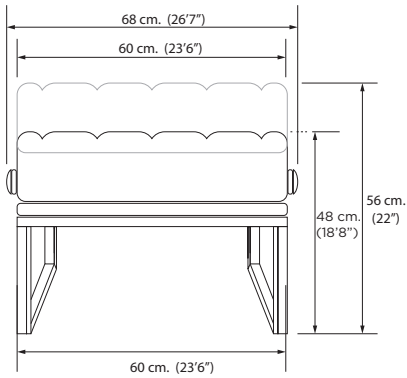

# DIMENSIONS

## SERGEI / DIMENSIONS

Width: 60 cm. / 23'6" Total width: 68 cm. / 26'7"

Depth: 40 cm. / 15'7"

Height: 48 cm. / 18'8"

Max height: 56 cm. / 22"

Weight: 18,1 Kg. / 39,9 lb

## MALENA / DIMENSIONS

Width: 60 cm. / 23'6" Total width: 68 cm. / 26'7"

Depth: 40 cm. / 15'7"

Height: 48 cm. / 18'8"

Max height: 56 cm. / 22"

Weight: 18,5 Kg. / 40,7 lb

## MARCEL / DIMENSIONS

Width: 60 cm. / 23'6" Total width: 68 cm. / 26'7"

Depth: 40 cm. / 15'7"

Height: 48 cm. / 18'8"

Max height: 56 cm. / 22"

Weight: 18,5 Kg. / 40,7 lb