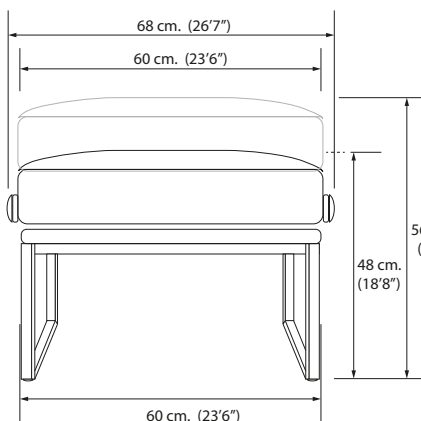

## DIMENSIONS

Width: 60 cm. / 23'6" Total width: 68 cm. / 26'7"  
Depth: 40 cm. / 15'7"  
Height: 48 cm. / 18'8"  
Max height: 56 cm. / 22"  
Weight: 18'5 Kg. / 40,70 lb