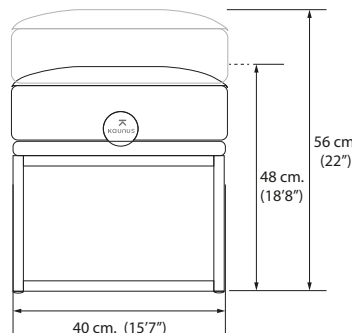

## DIMENSIONS

Width: 60 cm. / 23'6" Total width: 68 cm. / 26'7"  
Depth: 40 cm. / 15'7"  
Height: 48 cm. / 18'8"  
Max height: 56 cm. / 22"  
Weight: 18'5 Kg. / 40,70 lb