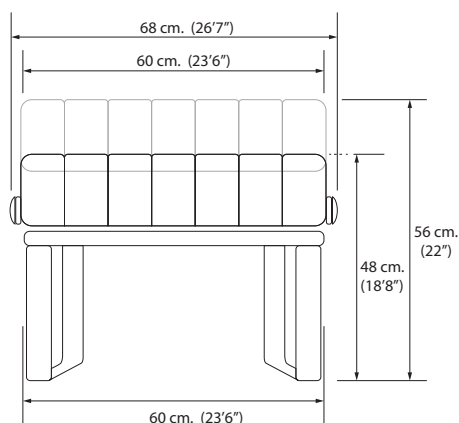

## DIMENSIONS

Width: 60 cm. / 23' 6" Total width: 68 cm. / 26' 7" Depth: 40 cm. / 15' 7"  
Height: 48 cm. / 18' 8"  
Max height: 56 cm. / 22"  
Weight: 18' 1 Kg. / 39,90 lb