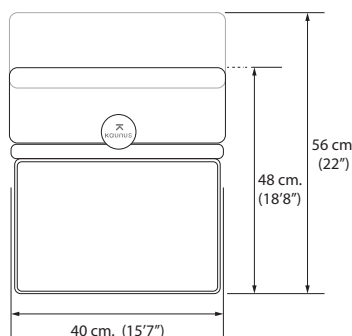

## DIMENSIONS

Width: 60 cm. / 23' 6" Total width: 68 cm. / 26' 7" Depth: 40 cm. / 15' 7"  
Height: 48 cm. / 18' 8"  
Max height: 56 cm. / 22"  
Weight: 18' 1 Kg. / 39,90 lb