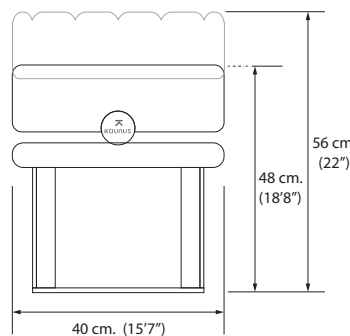

Registered designs owned by the author ®

CN

EN steel

European leather.
Cerise color.

DIMENSIONS

Width: 60 cm. / 23' 6" Total width: 68 cm. / 26' 7"
 Depth: 40 cm. / 15' 7"
 Height: 48 cm. / 18' 8"
 Max height: 56 cm. / 22"
 Weight: 22 Kg. / 48,50 lb