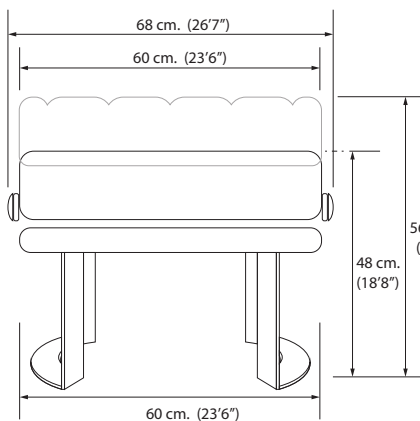

Registered designs owned by the author ®

CN

EN steel

European leather.
Cerise color.

DIMENSIONS

Width: 60 cm. / 23' 6" Total width: 68 cm. / 26' 7"
 Depth: 40 cm. / 15' 7"
 Height: 48 cm. / 18' 8"
 Max height: 56 cm. / 22"
 Weight: 22 Kg. / 48,50 lb