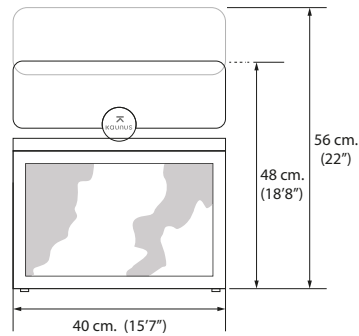

DIMENSIONS

Width: 60 cm. / 23

EN

The structure and natural lattice of the Spanish olive tree root show the essence of dreamers, sages and nomads.

- Steel structure coated in gloss black nickel and olive tree root.
- Hand upholstered seat with black European leather.
- Jewel controls (Knobs) coated in gloss black nickel and upholstered with engraved leather.