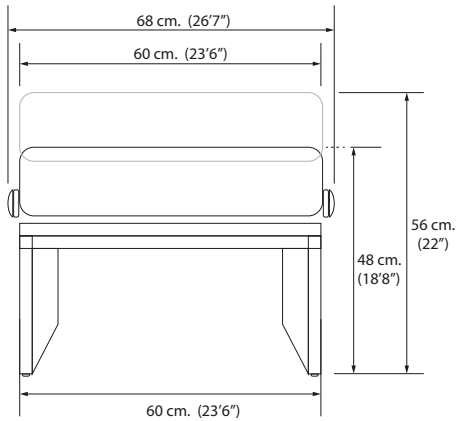

DIMENSIONS

Width: 60 cm. / 23

EN

The structure and natural lattice of the Spanish olive tree root show the essence of dreamers, sages and nomads.

- Steel structure coated in gloss black nickel and olive tree root.
- Hand upholstered seat with black European leather.
- Jewel controls (Knobs) coated in gloss black nickel and upholstered with engraved leather.